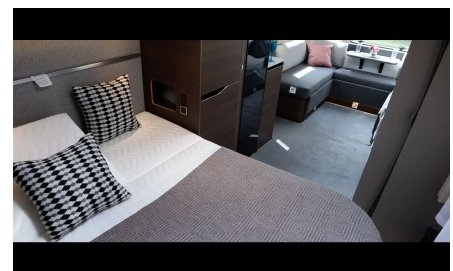

# Adria Alpina Mississippi 2026

**£42,525**

from **£559.62** per month\*

SLEEPS:

4

YEAR:

2026

The new generation Alpina - Mississippi. Our flagship, luxury caravan range, for use all year round. Fitted with the highest level of specification, the distinctive Adria aerodynamic silhouette, an extra-large panoramic window, spacious and luxurious interior design. The Alpina Mississippi is carefully designed to give you a great experience when away from home, with home from home touches and spacious, elegant interior design. The Alpina Mississippi has an elegant home-style feeling, with a blend of contemporary and classic design, offering a stylish and comfortable living space. The living room offers a great space to entertain featuring a comfortable sofa with elegant headrests and a light-weight folding table, for an easy additional bed set up. Stylish and practical kitchen, complete with a durable worktop, integrated 3 burner hob and sink design, elegant concave cupboards, spacious drawers,...

\*Finance for example only based on a £1000 deposit over 120 months 8.9% apr. Rates may differ as they are dependent on individual circumstances. Subject to status.

Axle	Single
Caravan Type	Touring Caravan
Model Year	2026
Interior Length	6.193m
Exterior Length	8.27m
Width	2.46m
Height	2.60m
Awning Size	10.83m