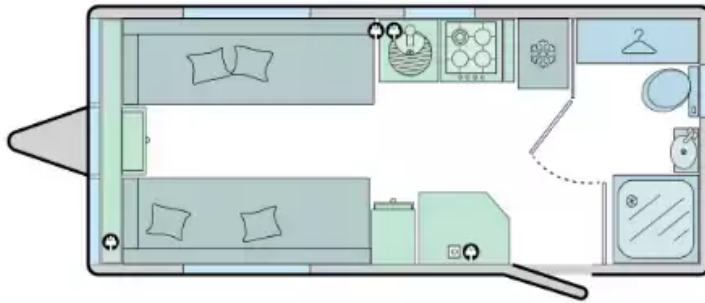

# Bailey Pegasus S4 Genoa 2017

**£12,995**

from **£171.01** per month\*

SLEEPS:

2

YEAR:

2017

**Bailey Pegasus Genoa 2017 – Lightweight, Stylish & Perfect for Touring Couples**  
The Bailey Pegasus Genoa 2017 is a beautifully appointed two-berth caravan designed for couples who value comfort, practicality, and modern style. With its lightweight Alu-Tech construction and well-planned layout, the Genoa is easy to tow yet offers a surprisingly spacious and inviting interior. At the front, the bright and airy lounge benefits from large panoramic windows, creating the perfect space to relax during the day. In the evening, the parallel seating converts effortlessly into either a large, comfortable double bed or two singles, giving you flexibility to suit your touring style. The central kitchen is fully equipped with a 4-burner hob, grill and oven, microwave, fridge, and generous worktop space – ideal for preparing meals on the go. High-quality cabinetry and clever storage solutions ensure everything has its place. At the rear, the full-width washroom offers...

\*Finance for example only based on a £1000 deposit over 120 months 8.9% apr. Rates may differ as they are dependent on individual circumstances. Subject to status.

Axle	Single
Model Year	2017
Interior Length	4.77m
Exterior Length	6.32m
Width	2.23m
Height	2.61m
Awning Size	931cm
MIRO	1136kg