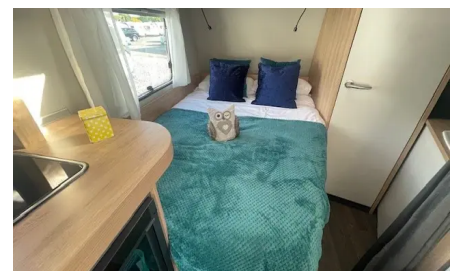

Knaus Sport 450FU 2025

£20,900

from **£275.04** per month*

SLEEPS:

4

YEAR:

2025

RRP £23,950 | SPECIAL OFFER The Knaus Sport 450FU caravan is the latest addition to the world of caravanning. With its sleek and modern design, innovative features, and superior quality, it has quickly become a sought-after choice for many individuals and families looking for a new caravan. The new Knaus Sport 450FU caravan is a must-have for anyone looking to invest in a home on wheels. First and foremost, the Knaus Sport Caravan Range offers an unmatched level of comfort. Its spacious interior layout and clever design make it feel like a home away from home. The caravan can comfortably accommodate up to four people, making it an ideal choice for small families or couples. The interior is equipped with all the necessary amenities, including a fully functional kitchen with a sink, hob, and refrigerator, a bathroom with a shower and toilet, and a cozy sleeping area. The high-quality furnishings and modern appliances make it a comfortable and convenient living space, even on...