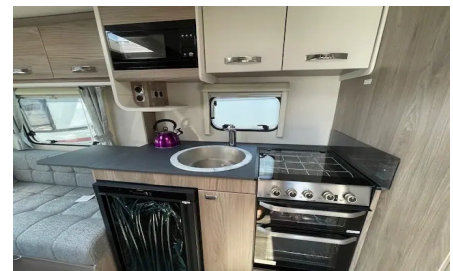

Sprite Alpine 2 2025

£20,995

from £276.29 per month*

SLEEPS:

2

YEAR:

2025

The Sprite Alpine 2 Caravan is a refined and compact caravan, perfectly designed for couples who enjoy the open road without compromising on comfort. Known for its practicality and efficient use of space, this caravan is part of Sprite's acclaimed lineup, offering a blend of affordability, style, and functionality. The exterior of the Sprite Alpine 2 features a modern, streamlined design with smooth lines and a high-gloss finish that not only looks great but also improves aerodynamics for easier towing. Its robust construction includes durable, weather-resistant materials that ensure longevity and reliability in various travel conditions. Large windows are strategically placed to allow plenty of natural light inside, enhancing the sense of space. Inside, the Sprite Alpine 2 boasts a thoughtfully designed layout that optimizes every inch of space. The living area is cozy yet spacious, with comfortable seating that easily converts into a double bed for a restful night's...

Axle	Single
Interior Length	4.34m
Exterior Length	6.05m
Width	2.25m
Height	2.59m
Awning Size	8.59m
Payload	121kg

*Finance for example only based on a £1000 deposit over 120 months 8.9% apr. Rates may differ as they are dependent on individual circumstances. Subject to status.