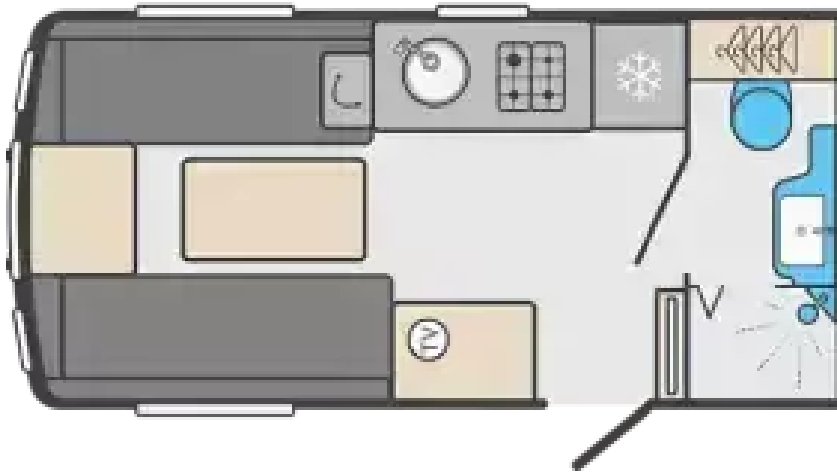

Sprite Alpine 2 2025

£20,995

from £276.29 per month*

SLEEPS:

2

YEAR:

2025

The Sprite Alpine 2 Caravan is a refined and compact caravan, perfectly designed for couples who enjoy the open road without compromising on comfort. Known for its practicality and efficient use of space, this caravan is part of Sprite's acclaimed lineup, offering a blend of affordability, style, and functionality. The exterior of the Sprite Alpine 2 features a modern, streamlined design with smooth lines and a high-gloss finish that not only looks great but also improves aerodynamics for easier towing. Its robust construction includes durable, weather-resistant materials that ensure longevity and reliability in various travel conditions. Large windows are strategically placed to allow plenty of natural light inside, enhancing the sense of space. Inside, the Sprite Alpine 2 boasts a thoughtfully designed layout that optimizes every inch of space. The living area is cozy yet spacious, with comfortable seating that easily converts into a double bed for a restful night's...

Axle	Single
Interior Length	4.34m
Exterior Length	6.05m
Width	2.25m
Height	2.59m
Awning Size	8.59m
Payload	121kg

*Finance for example only based on a £1000 deposit over 120 months 8.9% apr. Rates may differ as they are dependent on individual circumstances. Subject to status.