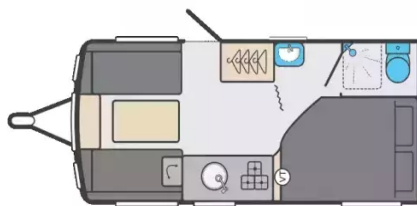

# Sprite Alpine 4 2026

**£19,495**

from **£256.55** per month\*

SLEEPS:

4

YEAR:

2026

Designed to open the door to a new kind of holiday for adventurers, families, or couples who love the outdoors. The Sprite range focuses on simple comfort, practicality and the freedom to explore. Lightweight and budget friendly, it makes caravanning more accessible than ever - the perfect step up from camping. With year round comfort and flexible travel options, get ready for spontaneous weekends, easy towing and affordable family time. The 2026 Sprite Alpine 4 is a stylish and versatile caravan designed for small families or couples seeking extra space on their adventures. Featuring a modern, aerodynamic exterior, with new graphics for 2026, this model is both eye-catching and efficient to tow. Inside, the Alpine 4 offers a well-planned layout featuring a fixed French style double bed (6'2" x 4'4") with exclusive Duvalay Strato mattress, and a cosy lounge area that converts into an additional bed (6'7" x 4'2"). The interior is...

\*Finance for example only based on a £1000 deposit over 120 months 8.9% apr. Rates may differ as they are dependent on individual circumstances. Subject to status.

Axle	Single
Interior Length	4.83m
Exterior Length	6.53m
Width	2.25m
Height	2.59m
Awning Size	9.05m
MIRO	1102kg
MTPLM	1247kg