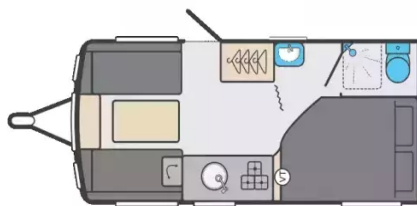

# Sprite Alpine 4 2026

**£19,995**

from **£263.13** per month\*

SLEEPS:

4

YEAR:

2026

Designed to open the door to a new kind of holiday for adventurers, families, or couples who love the outdoors. The Sprite range focuses on simple comfort, practicality and the freedom to explore. Lightweight and budget friendly, it makes caravanning more accessible than ever - the perfect step up from camping. With year round comfort and flexible travel options, get ready for spontaneous weekends, easy towing and affordable family time. The 2026 Sprite Alpine 4 is a stylish and versatile caravan designed for small families or couples seeking extra space on their adventures. Featuring a modern, aerodynamic exterior, with new graphics for 2026, this model is both eye-catching and efficient to tow. Inside, the Alpine 4 offers a well-planned layout featuring a fixed French style double bed (6'2" x 4'4") with exclusive Duvalay Strato mattress, and a cosy lounge area that converts into an additional bed (6'7" x 4'2"). The interior is...

\*Finance for example only based on a £1000 deposit over 120 months 8.9% apr. Rates may differ as they are dependent on individual circumstances. Subject to status.

Axle	Single
Caravan Type	Touring
Model Year	2026
Interior Length	4.83m
Exterior Length	6.53m
Width	2.25m
Height	2.59m
Awning Size	9.05m