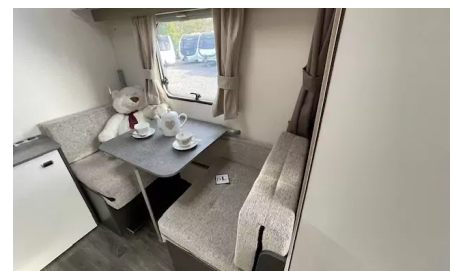

# Sprite Alpine 4 DB 2026

**£20,995**

from **£276.29** per month\*

SLEEPS:

4

YEAR:

2026

Designed to open the door to a new kind of holiday for adventurers, families, or couples who love the outdoors. The Sprite range focuses on simple comfort, practicality and the freedom to explore. Lightweight and budget friendly, it makes caravanning more accessible than ever - the perfect step up from camping. With year round comfort and flexible travel options, get ready for spontaneous weekends, easy towing and affordable family time. The 2026 Sprite Alpine 4 DB is a stylish and versatile caravan designed for small families or couples seeking extra space on their adventures. Featuring a modern, aerodynamic exterior, with new graphics for 2026, this model is both eye-catching and efficient to tow. Inside, the Alpine 4 DB offers a well-planned layout, a cosy lounge area that converts into a double bed (5'11" x 2'1"). With an additional smaller dinette opposite the galley style kitchen which can easily convert into a double bunk (5'8" x...

Axle	Single
Interior Length	4.74m
Exterior Length	6.45m
Width	2.23m
Height	2.59m
Awning Size	9.05m
MIRO	1118kg
MTPLM	1263kg

\*Finance for example only based on a £1000 deposit over 120 months 8.9% apr. Rates may differ as they are dependent on individual circumstances. Subject to status.