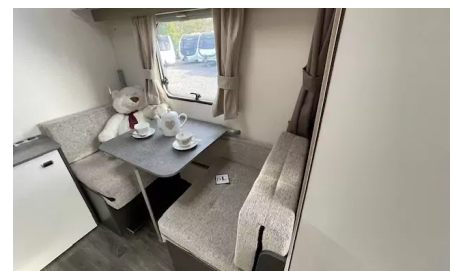

Sprite Alpine 4 DB 2026

£19,995

from **£263.13** per month*

SLEEPS:

4

YEAR:

2026

Designed to open the door to a new kind of holiday for adventurers, families, or couples who love the outdoors. The Sprite range focuses on simple comfort, practicality and the freedom to explore. Lightweight and budget friendly, it makes caravanning more accessible than ever - the perfect step up from camping. With year round comfort and flexible travel options, get ready for spontaneous weekends, easy towing and affordable family time. The 2026 Sprite Alpine 4 DB is a stylish and versatile caravan designed for small families or couples seeking extra space on their adventures. Featuring a modern, aerodynamic exterior, with new graphics for 2026, this model is both eye-catching and efficient to tow. Inside, the Alpine 4 DB offers a well-planned layout, a cosy lounge area that converts into a double bed (5'11" x 2'1"). With an additional smaller dinette opposite the galley style kitchen which can easily convert into a double bunk (5'8" x...

Axle	Single
Interior Length	4.74m
Exterior Length	6.45m
Width	2.23m
Height	2.59m
Awning Size	9.05m
MIRO	1118kg
MTPLM	1263kg

*Finance for example only based on a £1000 deposit over 120 months 8.9% apr. Rates may differ as they are dependent on individual circumstances. Subject to status.