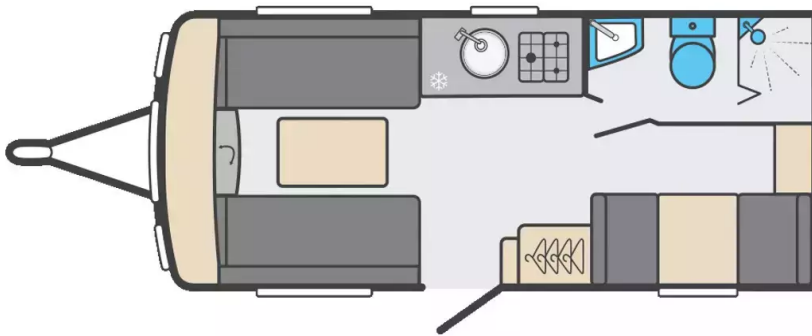

Sprite Alpine 4 DB 2026

£19,995

from **£263.13** per month*

SLEEPS:

4

YEAR:

2026

Designed to open the door to a new kind of holiday for adventurers, families, or couples who love the outdoors. The Sprite range focuses on simple comfort, practicality and the freedom to explore. Lightweight and budget friendly, it makes caravanning more accessible than ever - the perfect step up from camping. With year round comfort and flexible travel options, get ready for spontaneous weekends, easy towing and affordable family time. The 2026 Sprite Alpine 4 DB is a stylish and versatile caravan designed for small families or couples seeking extra space on their adventures. Featuring a modern, aerodynamic exterior, with new graphics for 2026, this model is both eye-catching and efficient to tow. Inside, the Alpine 4 DB offers a well-planned layout, a cosy lounge area that converts into a double bed (5'11" x 2'1"). With an additional smaller dinette opposite the galley style kitchen which can easily convert into a double bunk (5'8" x...

Axle	Single
Interior Length	4.74m
Exterior Length	6.45m
Width	2.23m
Height	2.59m
Awning Size	9.05m
MIRO	1118kg
MTPLM	1263kg

*Finance for example only based on a £1000 deposit over 120 months 8.9% apr. Rates may differ as they are dependent on individual circumstances. Subject to status.