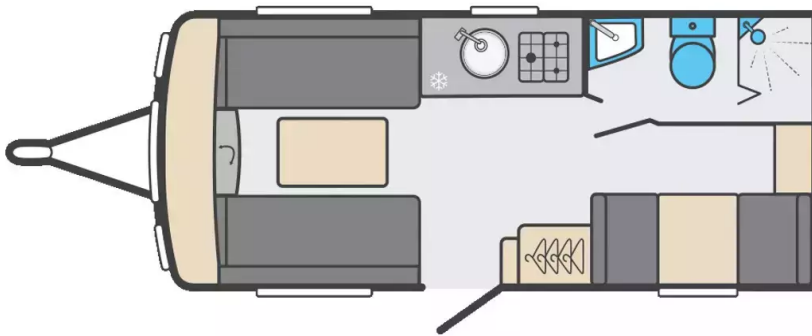

# Sprite Alpine 4 DB 2026

**£20,995**

from **£276.29** per month\*

SLEEPS:

4

YEAR:

2026

Designed to open the door to a new kind of holiday for adventurers, families, or couples who love the outdoors. The Sprite range focuses on simple comfort, practicality and the freedom to explore. Lightweight and budget friendly, it makes caravanning more accessible than ever - the perfect step up from camping. With year round comfort and flexible travel options, get ready for spontaneous weekends, easy towing and affordable family time. The 2026 Sprite Alpine 4 DB is a stylish and versatile caravan designed for small families or couples seeking extra space on their adventures. Featuring a modern, aerodynamic exterior, with new graphics for 2026, this model is both eye-catching and efficient to tow. Inside, the Alpine 4 DB offers a well-planned layout, a cosy lounge area that converts into a double bed (5'11" x 2'1"). With an additional smaller dinette opposite the galley style kitchen which can easily convert into a double bunk (5'8" x...

Axle	Single
Interior Length	4.74m
Exterior Length	6.45m
Width	2.23m
Height	2.59m
Awning Size	9.05m
MIRO	1118kg
MTPLM	1263kg

\*Finance for example only based on a £1000 deposit over 120 months 8.9% apr. Rates may differ as they are dependent on individual circumstances. Subject to status.