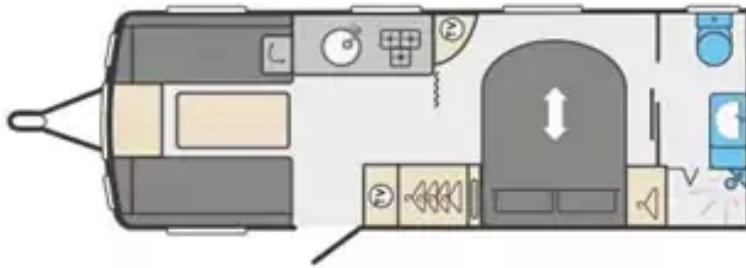

# Sprite Major 4 SB 2026

£22,995

from £302.61 per month\*

SLEEPS:

4

YEAR:

2026

Designed to open the door to a new kind of holiday for adventurers, families or couples who love the outdoors, the Sprite range focuses on simple comfort, practicality and the freedom to explore. Lightweight and budget friendly, it makes caravanning more accessible than ever - the perfect step up from camping. With year round comfort and flexible travel options, get ready for spontaneous weekends, easy towing and affordable family time. The 2026 Sprite Major 4 SB is a stylish and versatile caravan designed for small families or couples seeking extra space on their adventures. Featuring a modern, aerodynamic exterior, with new graphics for 2026, this model is both eye-catching and efficient to tow. Inside, the Major 4SB offers a well-planned layout with a fixed transverse island double bed (5'11" x 4'5") and exclusive Duvalay Strato mattress which retracts during non-use to allow easy passage to the large rear bathroom, a cosy lounge area that...

\*Finance for example only based on a £1000 deposit over 120 months 8.9% apr. Rates may differ as they are dependent on individual circumstances. Subject to status.

Axle	Single
Interior Length	5.83m
Exterior Length	7.54m
Width	2.25m
Height	2.59m
Awning Size	10.08m
MIRO	1320kg
MTPLM	1476kg