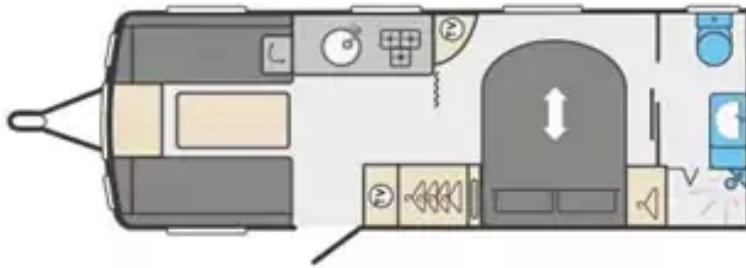

Sprite Major 4 SB 2026

£21,495

from £282.87 per month*

SLEEPS:

4

YEAR:

2026

Designed to open the door to a new kind of holiday for adventurers, families or couples who love the outdoors, the Sprite range focuses on simple comfort, practicality and the freedom to explore. Lightweight and budget friendly, it makes caravanning more accessible than ever - the perfect step up from camping. With year round comfort and flexible travel options, get ready for spontaneous weekends, easy towing and affordable family time. The 2026 Sprite Major 4 SB is a stylish and versatile caravan designed for small families or couples seeking extra space on their adventures. Featuring a modern, aerodynamic exterior, with new graphics for 2026, this model is both eye-catching and efficient to tow. Inside, the Major 4SB offers a well-planned layout with a fixed transverse island double bed (5'11" x 4'5") and exclusive Duvalay Strato mattress which retracts during non-use to allow easy passage to the large rear bathroom, a cosy lounge area that...

*Finance for example only based on a £1000 deposit over 120 months 8.9% apr. Rates may differ as they are dependent on individual circumstances. Subject to status.

Axle	Single
Interior Length	5.83m
Exterior Length	7.54m
Width	2.25m
Height	2.59m
Awning Size	10.08m
MIRO	1320kg
MTPLM	1476kg