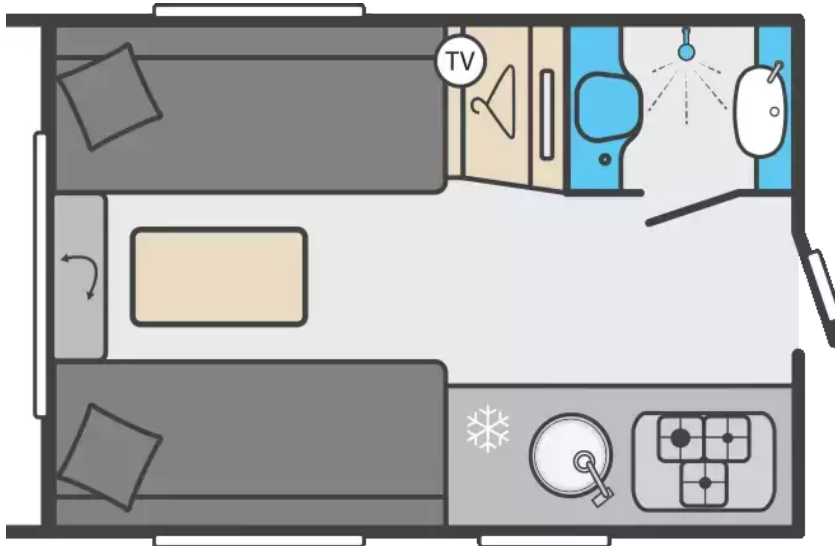

# Swift Basecamp 2 Plus 2021

**£16,495**

from **£217.07** per month\*

SLEEPS:

2

YEAR:

2021

The Basecamp is a sought-after 2-berth model featuring its unique layout with its rear access door, lift up front lounge seats, end kitchen and washroom. This example comes complete with a Full Service History, allowing us to transfer the remaining manufacturer's bodyshell warranty to the next owner.

\*Finance for example only based on a £1000 deposit over 120 months 8.9% apr. Rates may differ as they are dependent on individual circumstances. Subject to status.

|                 |         |
|-----------------|---------|
| Axle            | Single  |
| Interior Length | 3.42m   |
| Exterior Length | 5.10m   |
| Width           | 2.28m   |
| Height          | 2.60m   |
| Awning Size     | Bespoke |
| MIRO            | 932kgs  |
| MTPLM           | 1300kgs |