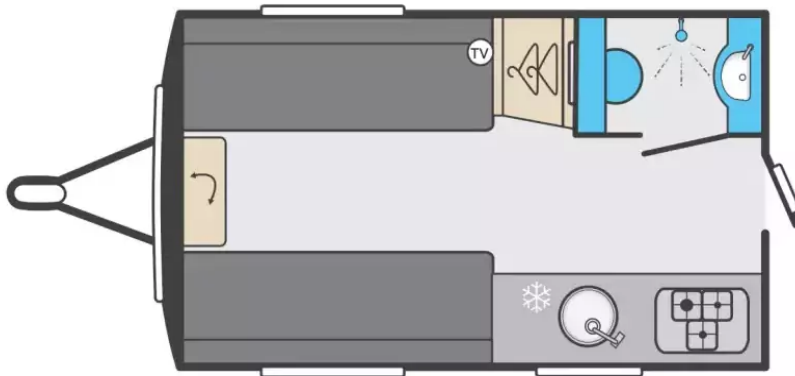

Swift Basecamp 2 2024

£18,995

from **£249.97** per month*

SLEEPS:

2

YEAR:

2024

Basecamp 2 is a sporty, fun and stylish crossover camping vehicle designed for life's adventures, it's the perfect choice for those seeking new experiences and outdoor pursuits. With striking exterior graphics, alloy wheels, large wide opening front window, and wide rear access entry door, the Basecamp 2 is the perfect balance between style, and substance for those looking to get active outside. With the solar panel, exterior BBQ, 240v socket, shower points and the ability to fold away the seating inside, and secure with the floor mounted tie points, really make this the caravan to get out get and active with. With everything you need for off-grid camping and the space and ability to carry bicycles, paddleboards, kayaks and much more, the world really does become your oyster. Inside the caravan you will find everything you need to enjoy your stay away. A spacious washroom style bathroom houses a cassette toilet, sink and shower. The galley style...

*Finance for example only based on a £1000 deposit over 120 months 8.9% apr. Rates may differ as they are dependent on individual circumstances. Subject to status.

Axle	Single
Interior Length	3.42m
Exterior Length	5.10M
Width	2.28M
Height	2.60m
MIRO	932kg
MTPLM	1043kg
Payload	111kg