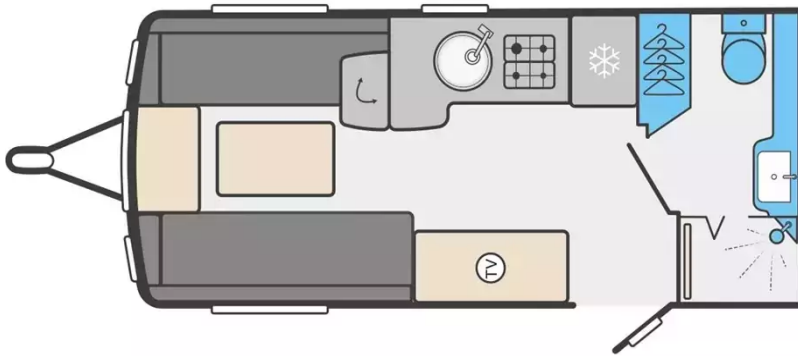

Swift Challenger 480 2026

£24,695

from **£324.98** per month*

SLEEPS:

2

YEAR:

2026

SPOTLIGHT EVENT OFFER RRP £27,595 Designed with both families and experienced caravanners in mind, the Swift Challenger 480 combines contemporary styling with exceptional practicality. Offering comfort, smart design, and an affordable price point, the Challenger 480 is perfect for easy getaways, weekend breaks, and memorable holidays. At the heart of the 2026 Challenger is the latest Truma CombiNeo system, providing fast, efficient heating and continuous hot water. From quick rinses to back-to-back family showers, you can enjoy reliable comfort wherever your journey takes you. Key Features Half diamond cut alloy wheels for a stylish, premium finish Roof-mounted 120W solar panel for off-grid flexibility External BBQ point for effortless outdoor cooking Wireless phone charging pad for modern convenience Atmospheric lounge and kitchen lighting, creating a warm and inviting interior Aquaclean fabric, combining stylish design...

*Finance for example only based on a £1000 deposit over 120 months 8.9% apr. Rates may differ as they are dependent on individual circumstances. Subject to status.

Axle	Single
Interior Length	4.98m
Exterior Length	6.68m
Width	2.28m
Height	2.61m
Awning Size	9.37m
MIRO	1312kg
MTPLM	1439kg