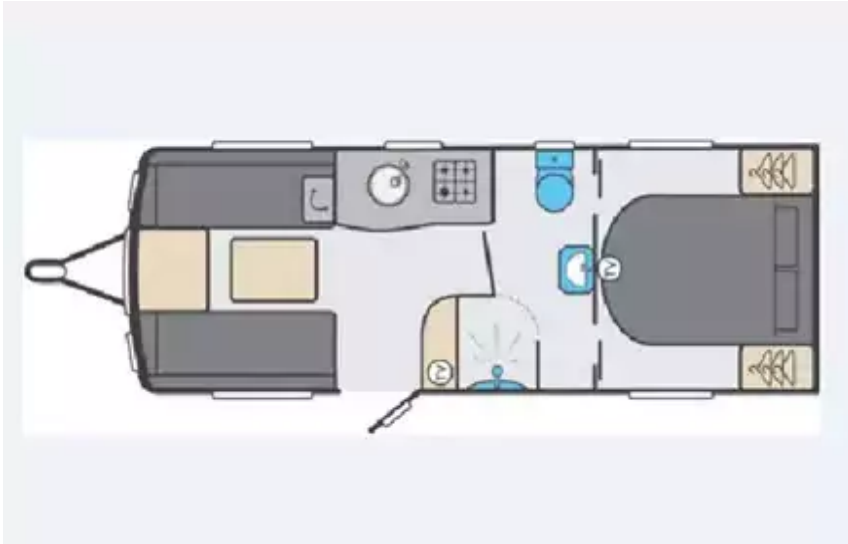

Swift Challenger 560 2022

£21,995

from **£289.45** per month*

SLEEPS:

4

YEAR:

2022

The 2022 Swift Challenger 560 SE is a popular 4 berth, single axle touring caravan featuring a desirable rear island bed and mid washroom layout. Built with SMART construction, it includes Alde wet central heating, a solar panel, and a well-equipped kitchen. It is designed for luxury touring, suitable for couples or families.

*Finance for example only based on a £1000 deposit over 120 months 8.9% apr. Rates may differ as they are dependent on individual circumstances. Subject to status.

Axle	Single
Interior Length	5.83m
Exterior Length	7.54m
Width	2.23m
Height	2.61m
Awning Size	10.20m
MIRO	1394kg
MTPLM	1550kg