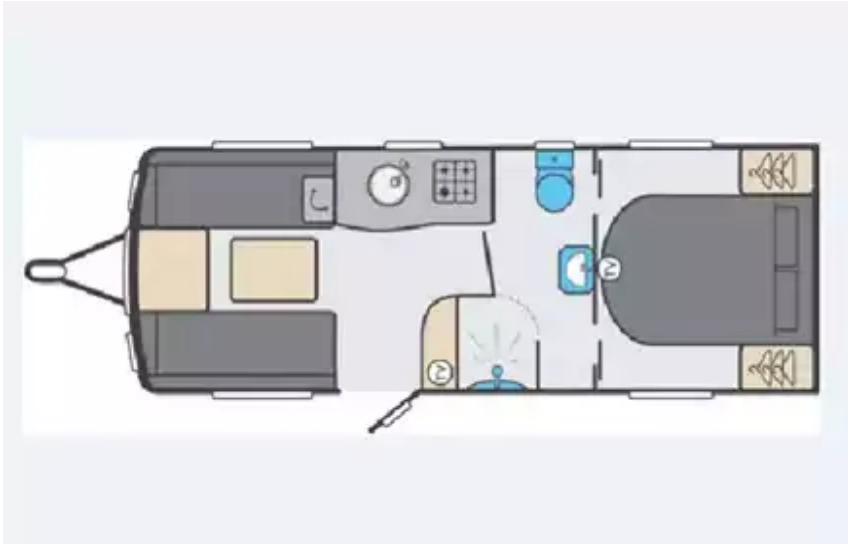

Swift Challenger 560 2022

£21,995

from **£289.45** per month*

SLEEPS:

4

YEAR:

2022

The Challenger 560 is a popular 4 berth, single axle touring caravan featuring a desirable rear island bed and mid washroom layout. Built with SMART construction, it includes Alde wet central heating, a solar panel, and a well-equipped kitchen. It is designed for luxury touring, suitable for couples or families. This example has had just One Owner Since New and comes complete with a Full Service History, allowing us to transfer the remaining manufacturer's warranty package. Plus, as added benefits has been treated with Paintseal and has the optional AL-KO ATC system fitted.

*Finance for example only based on a £1000 deposit over 120 months 8.9% apr. Rates may differ as they are dependent on individual circumstances. Subject to status.

Axle	Single
Interior Length	5.83m
Exterior Length	7.54m
Width	2.23m
Height	2.61m
Awning Size	10.20m
MIRO	1394kg
MTPLM	1550kg