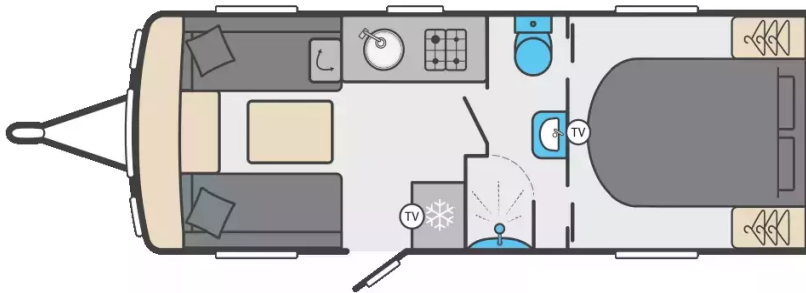

# Swift Challenger 560 2026

**£26,895**

from **£353.93** per month\*

SLEEPS:

4

YEAR:

2026

RRP £29,195 | SPECIAL OFFER Designed with both families and seasoned caravanners in mind, the Swift Challenger 560 combines contemporary styling with everyday practicality. Offering superb comfort at an affordable price, the Challenger 560 makes easy weekends away and longer adventures equally enjoyable. At the heart of the 2026 Challenger is the latest Truma CombiNeo system, providing rapid, efficient heating and continuous hot water. From quick rinses to back-to-back family showers, you can rely on comfort wherever the road takes you. Key Features Half diamond cut alloy wheels for a premium look Roof-mounted 120W solar panel for added flexibility off-grid External BBQ point, perfect for relaxed outdoor cooking Wireless phone charging pad for modern convenience Atmospheric lounge and kitchen lighting to set the mood Aquaclean fabric, stylish and durable while making cleaning and maintenance effortless Truma...

\*Finance for example only based on a £1000 deposit over 120 months 8.9% apr. Rates may differ as they are dependent on individual circumstances. Subject to status.

Axle	Single
Interior Length	5.93m
Exterior Length	7.63m
Width	2.25m
Height	2.59m
Awning Size	10.30m
MIRO	1382kg
MTPLM	1539kg