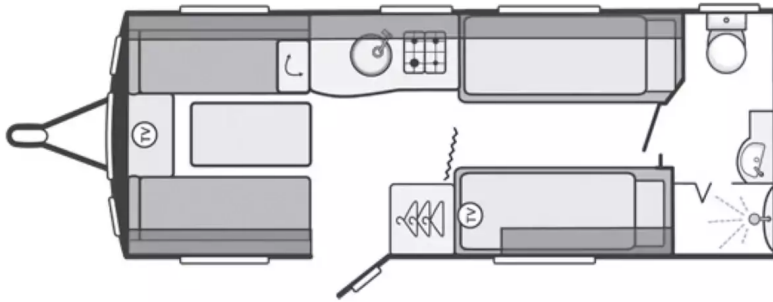

Swift Challenger 565 2019

£16,995

from **£223.65** per month*

SLEEPS:

4

YEAR:

2019

The 2019 Challenger 565 is the perfect choice for couples or families seeking a combination of comfort, style, and practicality on their caravan journeys. With a spacious design featuring twin fixed single beds and a full-width end washroom, this caravan offers an enjoyable caravanning experience, whether you're embarking on a weekend getaway or an extended holiday.

*Finance for example only based on a £1000 deposit over 120 months 8.9% apr. Rates may differ as they are dependent on individual circumstances. Subject to status.

Axle	Single
Interior Length	5.60m
Exterior Length	7.31m
Width	2.23m
Height	2.61m
Awning Size	997cm
MIRO	1362kg
MTPLM	1550kg