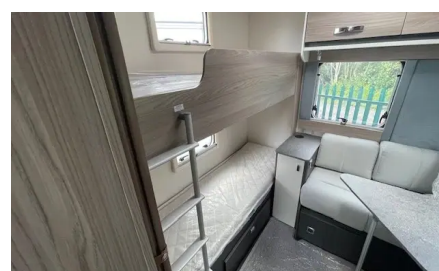

Swift Challenger 590 2026

£27,795

from **£365.78** per month*

SLEEPS:

6

YEAR:

2026

RRP £30,895 | SPECIAL OFFER Designed with both families and experienced caravanners in mind, the Swift Challenger 590 combines contemporary styling with exceptional practicality. Offering generous space, comfort, and affordability, the Challenger 590 is perfect for easy getaways, extended trips, and holidays you'll remember for years to come. At the heart of the 2026 Challenger is the latest Truma CombiNeo system, delivering fast, efficient heating and continuous hot water. From quick rinses to back-to-back family showers, you can enjoy reliable comfort wherever the road takes you. Key Features Half diamond cut alloy wheels for a stylish, premium finish Roof-mounted 120W solar panel for off-grid flexibility External BBQ point for relaxed outdoor cooking Wireless phone charging pad for modern convenience Atmospheric lounge and kitchen lighting, creating a warm and inviting interior Aquaclean fabric, combining stylish...