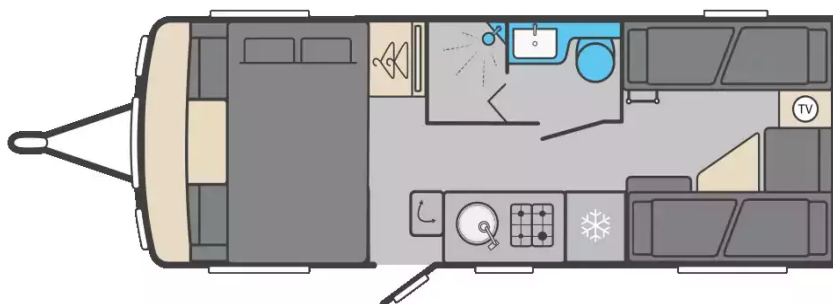

Swift Challenger 590 2026

£27,795

from **£365.78** per month*

SLEEPS:

6

YEAR:

2026

RRP £30,895 | SPECIAL OFFER Designed with both families and experienced caravanners in mind, the Swift Challenger 590 combines contemporary styling with exceptional practicality. Offering generous space, comfort, and affordability, the Challenger 590 is perfect for easy getaways, extended trips, and holidays you'll remember for years to come. At the heart of the 2026 Challenger is the latest Truma CombiNeo system, delivering fast, efficient heating and continuous hot water. From quick rinses to back-to-back family showers, you can enjoy reliable comfort wherever the road takes you. Key Features Half diamond cut alloy wheels for a stylish, premium finish Roof-mounted 120W solar panel for off-grid flexibility External BBQ point for relaxed outdoor cooking Wireless phone charging pad for modern convenience Atmospheric lounge and kitchen lighting, creating a warm and inviting interior Aquaclean fabric, combining stylish...

*Finance for example only based on a £1000 deposit over 120 months 8.9% apr. Rates may differ as they are dependent on individual circumstances. Subject to status.

| | |
|-----------------|--------|
| Axle | Single |
| Interior Length | 5.93m |
| Exterior Length | 7.63m |
| Width | 2.25m |
| Height | 2.59m |
| Awning Size | 10.30m |
| MIRO | 1445kg |
| MTPLM | 1622kg |