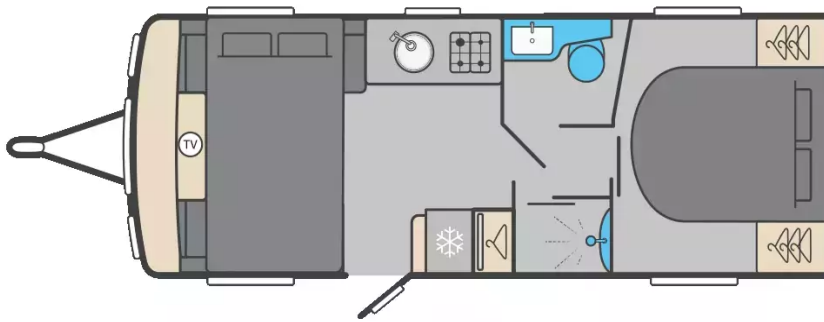

Swift Challenger Grande 650 2026

£31,695

from **£417.10** per month*

SLEEPS:

4

YEAR:

2026

RRP £34,995 | SPECIAL OFFER Designed with both families and experienced caravanners in mind, the Swift Challenger 650 Grande combines modern styling with exceptional practicality. Offering generous space and outstanding comfort at an affordable price, the Challenger 650 Grande is perfect for relaxed living, extended trips, and holidays you'll remember for years to come. At the heart of the 2026 Challenger is the latest Truma CombiNeo system, providing fast, efficient heating and continuous hot water. Whether it's a quick rinse or back-to-back family showers, you can enjoy reliable comfort wherever your journey takes you. Key Features Half diamond cut alloy wheels for a premium and stylish finish Roof-mounted 120W solar panel for off-grid flexibility External BBQ point for effortless outdoor cooking Wireless phone charging pad for modern convenience Atmospheric lounge and kitchen lighting to create a warm, inviting...

*Finance for example only based on a £1000 deposit over 120 months 8.9% apr. Rates may differ as they are dependent on individual circumstances. Subject to status.

Axle	Double
Interior Length	6.27m
Exterior Length	7.98m
Width	2.46m
Height	2.59m
Awning Size	10.56m
MIRO	1570kg
MTPLM	1730kg