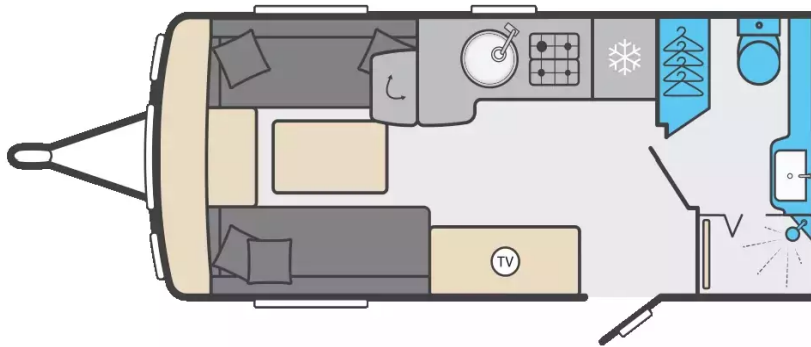

Swift Conqueror 480 2026

£30,795

from **£405.25** per month*

SLEEPS:

2

YEAR:

2026

RRP £34,795 | SPECIAL OFFER Returning by popular demand, Conqueror is a well-loved favourite among experienced caravanners. Thoughtfully designed with comfort in mind, it offers a refined space that feels just like home – from wider double beds complete with luxurious Duvalay mattresses to the warmth of Alde heating. With a generous kitchen space, clever storage and soft, atmospheric lighting throughout, Conqueror blends practicality with sophistication, creating the perfect setting for relaxing getaways.

*Finance for example only based on a £1000 deposit over 120 months 8.9% apr. Rates may differ as they are dependent on individual circumstances. Subject to status.

Axle	Single
Interior Length	4.74m
Exterior Length	6.45m
Width	2.28m
Height	2.59m
Awning Size	9.28m
MIRO	1334kg
MTPLM	1459kg