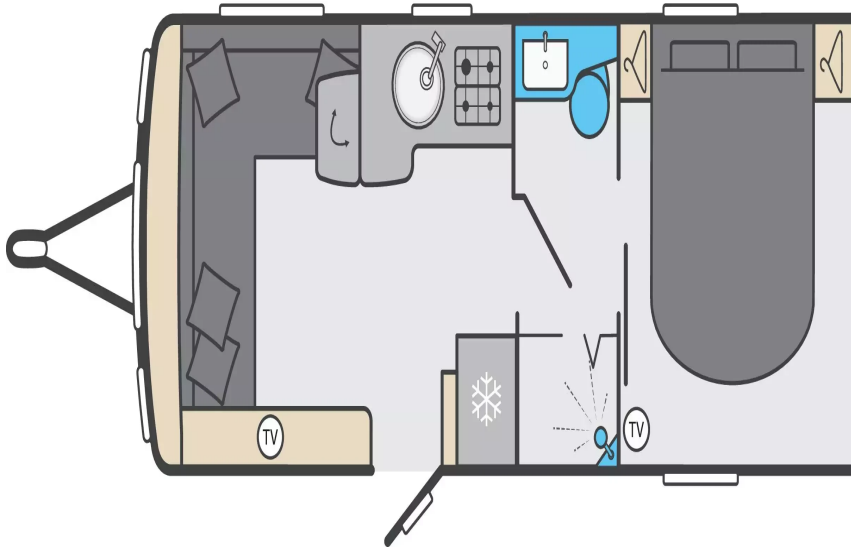

Swift Conqueror 560L Grande 2026 (Cloned)

£35,495

from **£467.11** per month*

SLEEPS:

4

YEAR:

2026

RRP £39,745 | SPECIAL OFFER Returning by popular demand, Conqueror Grande is a well-loved favourite among experienced caravanners. Thoughtfully designed with comfort in mind, it offers a refined space that feels just like home – from wider double beds complete with luxurious Duvalay mattresses to the warmth of Alde heating. With a generous kitchen space, clever storage and soft, atmospheric lighting throughout, Conqueror Grande blends practicality with sophistication, creating the perfect setting for relaxing getaways.

*Finance for example only based on a £1000 deposit over 120 months 8.9% apr. Rates may differ as they are dependent on individual circumstances. Subject to status.

Axle	Single
Interior Length	5.93m
Exterior Length	7.63m
Width	2.46m
Height	2.61m
Awning Size	10.32m
MIRO	1578kg
MTPLM	1735kg