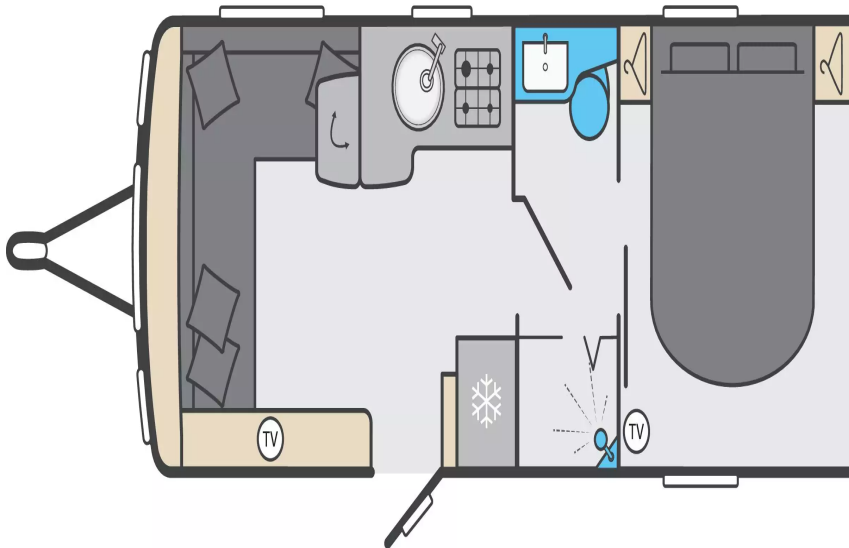

Swift Conqueror 560L Grande 2026

£35,495

from **£467.11** per month*

SLEEPS:

4

YEAR:

2026

RRP £39,745 | SPECIAL OFFER Returning by popular demand, Conqueror Grande is a well-loved favourite among experienced caravanners. Thoughtfully designed with comfort in mind, it offers a refined space that feels just like home – from wider double beds complete with luxurious Duvalay mattresses to the warmth of Alde heating. With a generous kitchen space, clever storage and soft, atmospheric lighting throughout, Conqueror Grande blends practicality with sophistication, creating the perfect setting for relaxing getaways.

*Finance for example only based on a £1000 deposit over 120 months 8.9% apr. Rates may differ as they are dependent on individual circumstances. Subject to status.

Axle	Single
Interior Length	5.93m
Exterior Length	7.63m
Width	2.46m
Height	2.61m
Awning Size	10.32m
MIRO	1578kg
MTPLM	1735kg

To reserve this vehicle or for more details call us on:
01747 851497 or email: info@bmvcaravans.co.uk