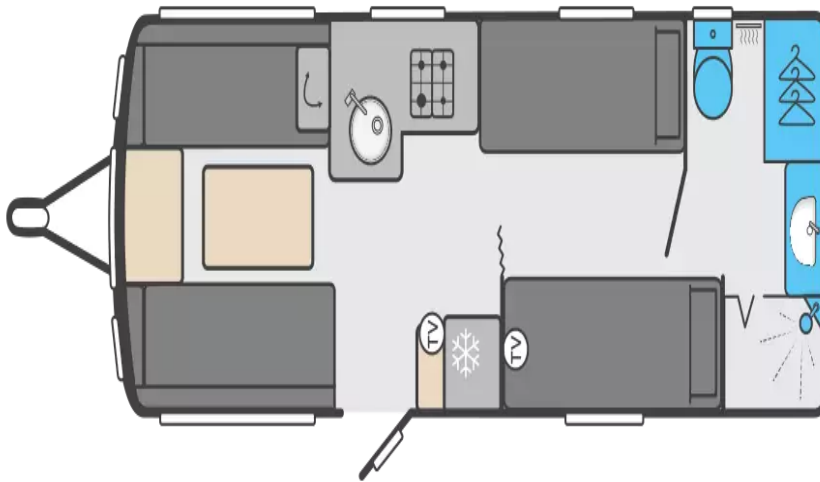

# Swift Elegance 565 2017

**£16,995**

from **£223.65** per month\*

SLEEPS:

4

YEAR:

2017

The Elegance 565 is a flagship model from Swift built on the Timberless HT bodyshell. It features twin fixed single beds and a spacious end washroom. This example is complete with a Powrtouch Evolution Motor Mover and comes standard with ALDE central heating, AL-KO ATC active trailer control, Solar Panel and External Gas BBQ & Electric Points.

\*Finance for example only based on a £1000 deposit over 120 months 8.9% apr. Rates may differ as they are dependent on individual circumstances. Subject to status.

Axle	Single
Interior Length	5.93m
Exterior Length	7.49m
Width	2.26m
Height	2.59m
Awning Size	10.02m
MIRO	1570kg
MTPLM	1726kg