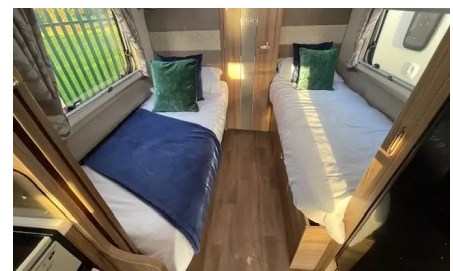

# Swift Elegance 565 2017

**£16,995**

from **£223.65** per month\*

SLEEPS:

4

YEAR:

2017

The Elegance 565 is a flagship model from Swift built on the Timberless HT bodyshell. It features twin fixed single beds and a spacious end washroom. This example is complete with a Powrtouch Evolution Motor Mover and comes standard with ALDE central heating, AL-KO ATC active trailer control, Solar Panel and External Gas BBQ & Electric Points.

\*Finance for example only based on a £1000 deposit over 120 months 8.9% apr. Rates may differ as they are dependent on individual circumstances. Subject to status.

Axle	Single
Interior Length	5.93m
Exterior Length	7.49m
Width	2.26m
Height	2.59m
Awning Size	10.02m
MIRO	1570kg
MTPLM	1726kg