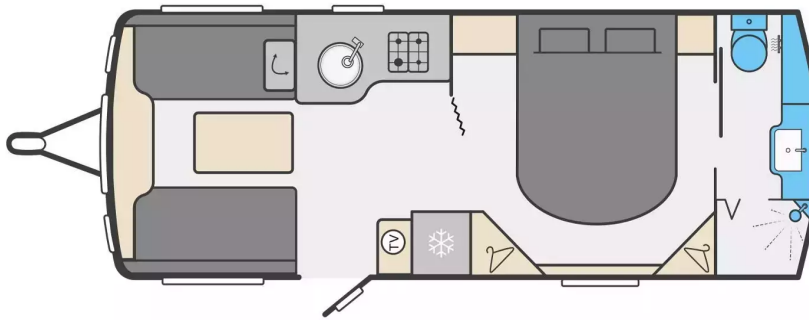

# Swift Elegance 845 Grande 2026

**£45,995**

from **£605.28** per month\*

SLEEPS:

4

YEAR:

2026

RRP £49,695 | SPECIAL OFFER - Air Conditioning Included Free Of Charge!!! Ask our team for more information. As our flagship range, Elegance Grande offers the highest level of touring comfort and style. With 8ft-wide layouts, refined finishes and a boutique-inspired design, it's made for those who want to travel without compromise. From the superior Swift Command control panel to the premium Duvalay mattresses – and even a footrest in L-shape lounge models - every detail is crafted for a luxurious experience, perfect for luxurious all year round touring.

\*Finance for example only based on a £1000 deposit over 120 months 8.9% apr. Rates may differ as they are dependent on individual circumstances. Subject to status.

Axle	Double
Interior Length	6.36m
Exterior Length	7.98m
Width	2.45m
Height	2.59m
Awning Size	10.49m
MIRO	1888kg
MTPLM	2089kg