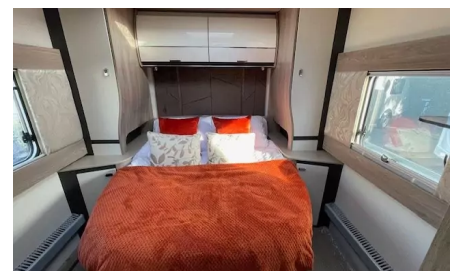

Swift Elegance 860 Grande 2026

£45,995

from **£605.28** per month*

SLEEPS:

4

YEAR:

2026

RRP £49,695 | SPECIAL OFFER - Air Conditioning Included Free Of Charge!! As our flagship range, Elegance Grande offers the highest level of touring comfort and style. With 8ft-wide layouts, refined finishes and a boutique-inspired design, it's made for those who want to travel without compromise. From the superior Swift Command control panel to the premium Duvalay mattresses – and even a footrest in L-shape lounge models - every detail is crafted for a luxurious experience, perfect for luxurious all year round touring. The 860 is a popular model with it's sought after 'L' shaped lounge and end bathroom with central washroom.

*Finance for example only based on a £1000 deposit over 120 months 8.9% apr. Rates may differ as they are dependent on individual circumstances. Subject to status.

Axle	Double
Interior Length	6.36m
Exterior Length	7.98m
Width	2.45m
Height	2.59m
Awning Size	10.49m
MIRO	1842kg
MTPLM	2043kg