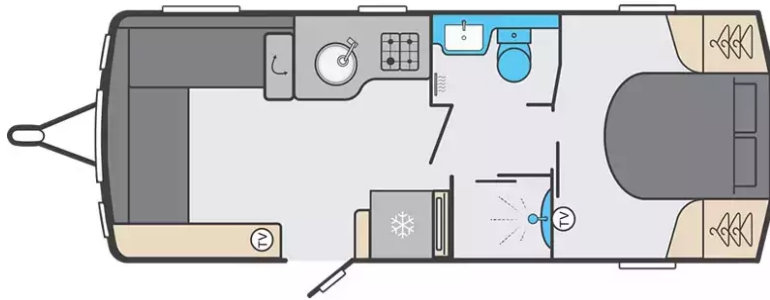

Swift Elegance 860 Grande 2026

£45,995

from **£605.28** per month*

SLEEPS:

4

YEAR:

2026

RRP £49,695 | SPECIAL OFFER - Air Conditioning Included Free Of Charge!! As our flagship range, Elegance Grande offers the highest level of touring comfort and style. With 8ft-wide layouts, refined finishes and a boutique-inspired design, it's made for those who want to travel without compromise. From the superior Swift Command control panel to the premium Duvalay mattresses – and even a footrest in L-shape lounge models - every detail is crafted for a luxurious experience, perfect for luxurious all year round touring. The 860 is a popular model with it's sought after 'L' shaped lounge and end bathroom with central washroom.

*Finance for example only based on a £1000 deposit over 120 months 8.9% apr. Rates may differ as they are dependent on individual circumstances. Subject to status.

Axle	Double
Interior Length	6.36m
Exterior Length	7.98m
Width	2.45m
Height	2.59m
Awning Size	10.49m
MIRO	1842kg
MTPLM	2043kg