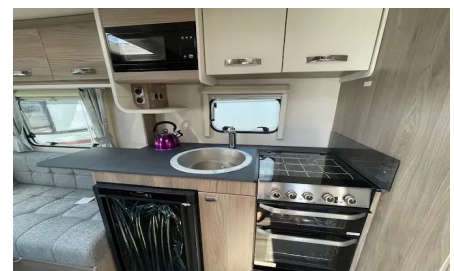

# Swift Sprite Alpine 2 2025

**£20,995**

from **£276.29** per month\*

SLEEPS:

2

YEAR:

2025

The 2025 Sprite range is much sought after due to Swift group downgrading the 2026 Sprite range. The 2026 comparable model is the Challenger 480 at over £25,000! Speak with our team to find out the amazing value for money this brand new, unregistered model is! As a special offer, we are currently offering a brand new Powrtouch Freedom manual motor mover (worth £995!) completely free of charge with this caravan! Note. the bike carrier pictured is not included with this model and can be purchased if required.