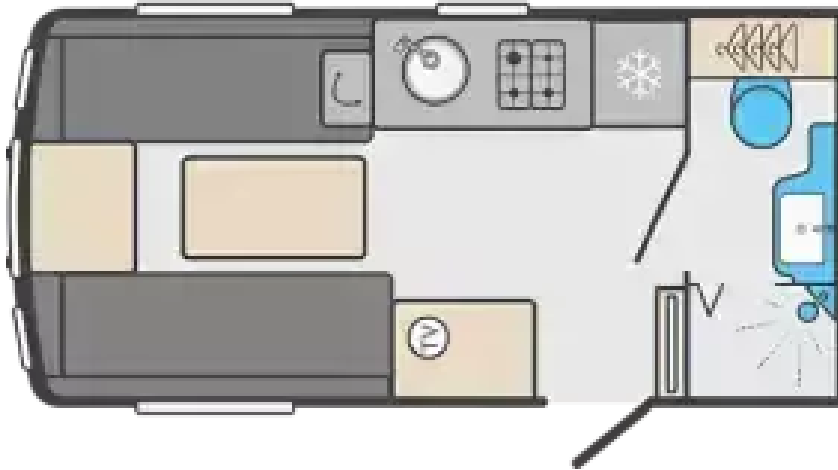

# Swift Sprite Alpine 2 2025

**£20,995**

from **£276.29** per month\*

SLEEPS:

2

YEAR:

2025

The 2025 Sprite range is much sought after due to Swift group downgrading the 2026 Sprite range. The 2026 comparable model is the Challenger 480 at over £25,000! Speak with our team to find out the amazing value for money this brand new, unregistered model is! As a special offer, we are currently offering a brand new Powrtouch Freedom manual motor mover (worth £995!) completely free of charge with this caravan! Note. the bike carrier pictured is not included with this model and can be purchased if required.

\*Finance for example only based on a £1000 deposit over 120 months 8.9% apr. Rates may differ as they are dependent on individual circumstances. Subject to status.

Axle	Single
Interior Length	4.34m
Exterior Length	6.05m
Width	2.25m
Height	2.59m
Awning Size	8.59m
MIRO	1126kgs
MTPLM	1247kgs